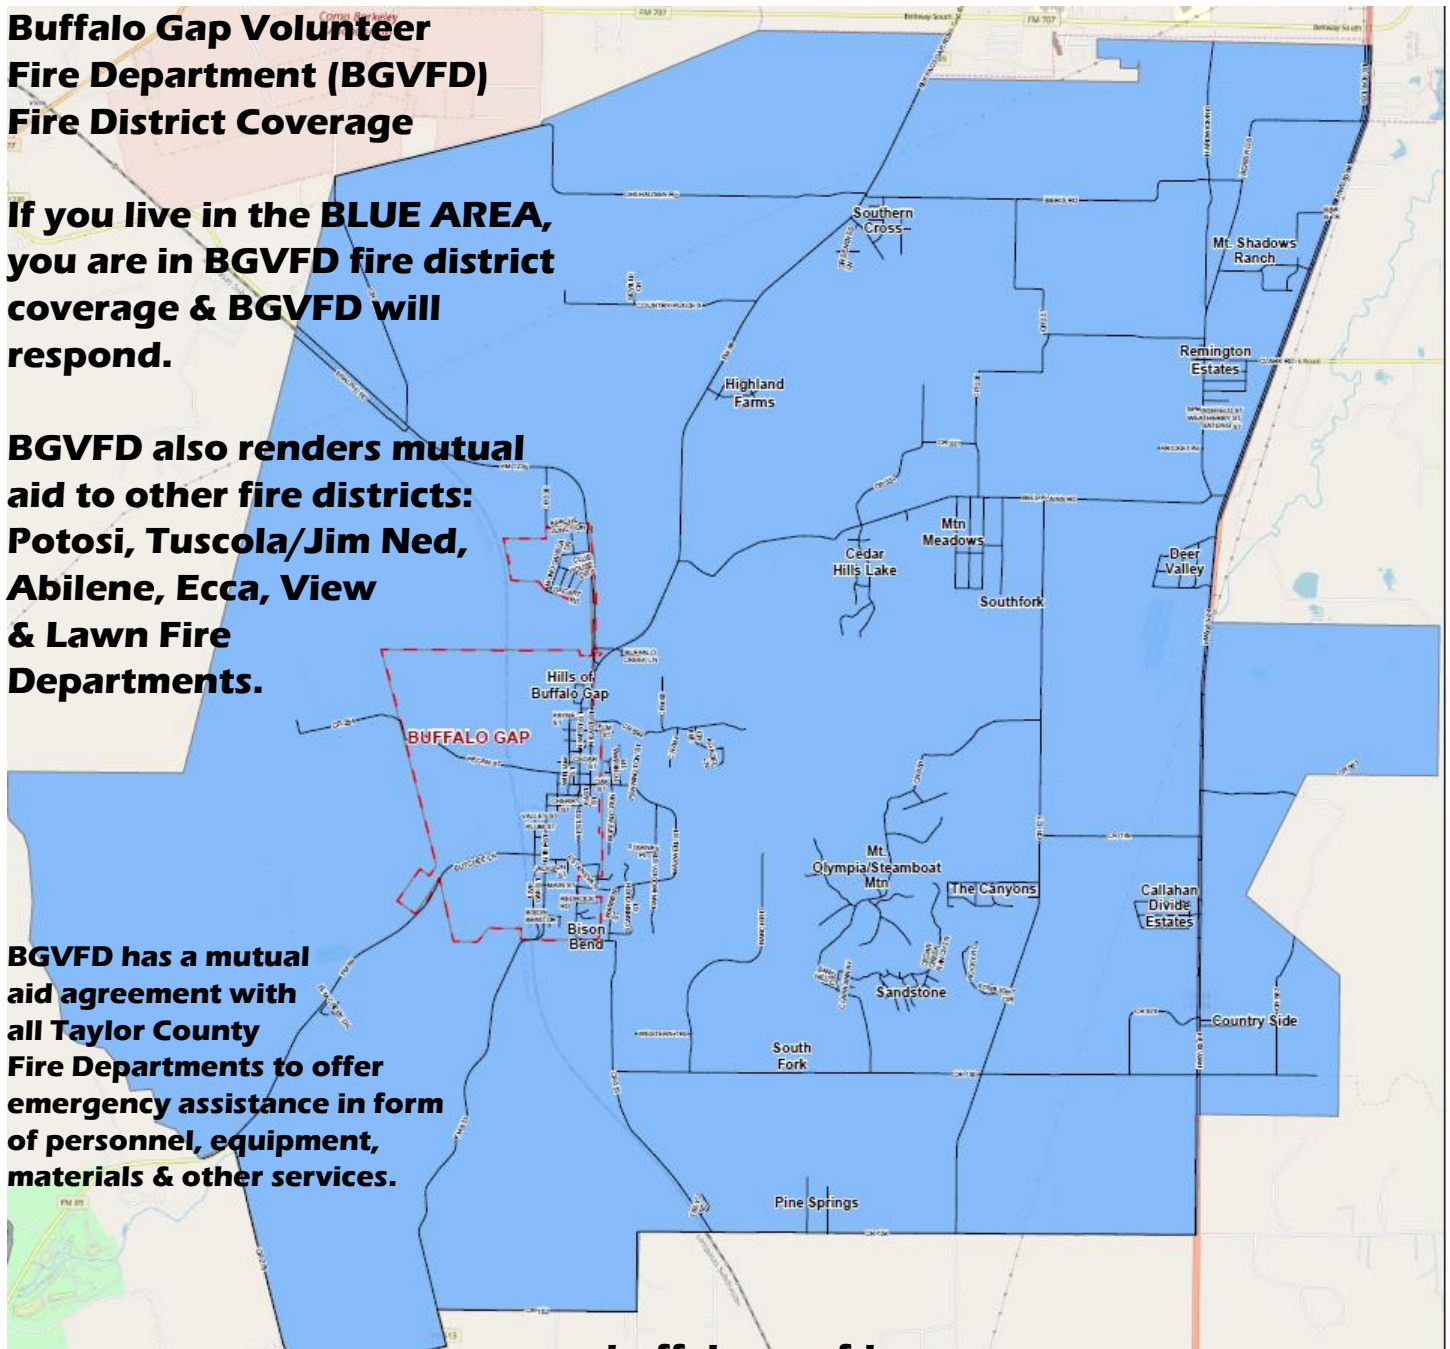

**Buffalo Gap Volunteer
Fire Department (BGVFD)
Fire District Coverage**

**If you live in the BLUE AREA,
you are in BGVFD fire district
coverage & BGVFD will
respond.**

**BGVFD also renders mutual
aid to other fire districts:
Potosi, Tuscola/Jim Ned,
Abilene, Ecca, View
& Lawn Fire
Departments.**

**BGVFD has a mutual
aid agreement with
all Taylor County
Fire Departments to offer
emergency assistance in form
of personnel, equipment,
materials & other services.**

www.buffalogapvfd.com